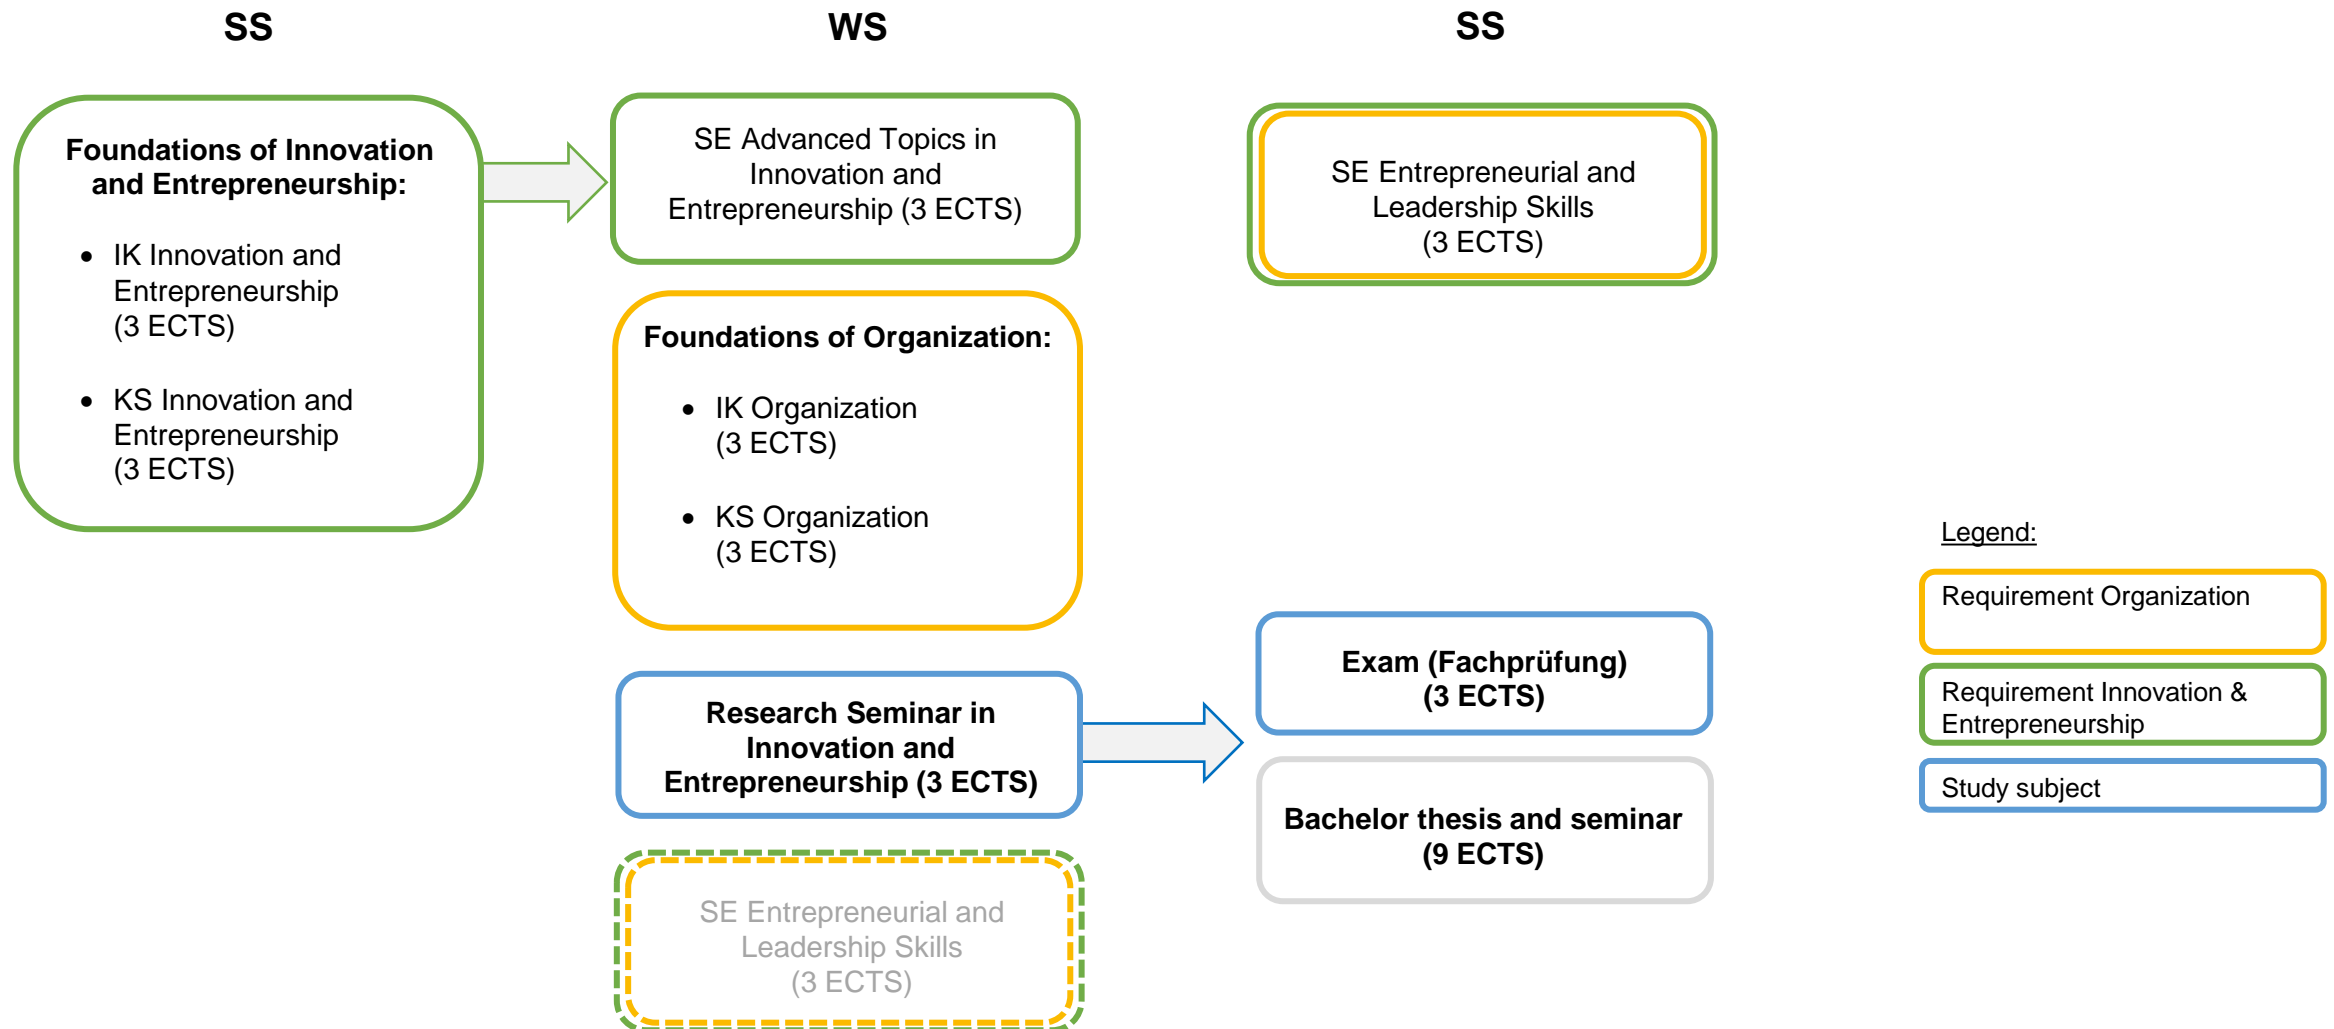

Overview Major

Legend:

Requirement Organization

Requirement Innovation & Entrepreneurship

Study Subject

* Requirements before starting the Major are the courses KS Einführung in Organisation, KS Einführung in Veränderungs- und Innovationsmanagement or equivalents

Major Organization, Innovation and Entrepreneurship – Suggested study plan for start winter term (Organization-Track)

Major Organization, Innovation and Entrepreneurship – Suggested study plan for start in summer term (Innovation and Entrepreneurship-Track)

Overview Minor

Legend:

Requirement Organization

Requirement Innovation & Entrepreneurship

* Requirements before starting the Minor are the courses KS Einführung in Organisation, KS Einführung in Veränderungs- und Innovationsmanagement or equivalents