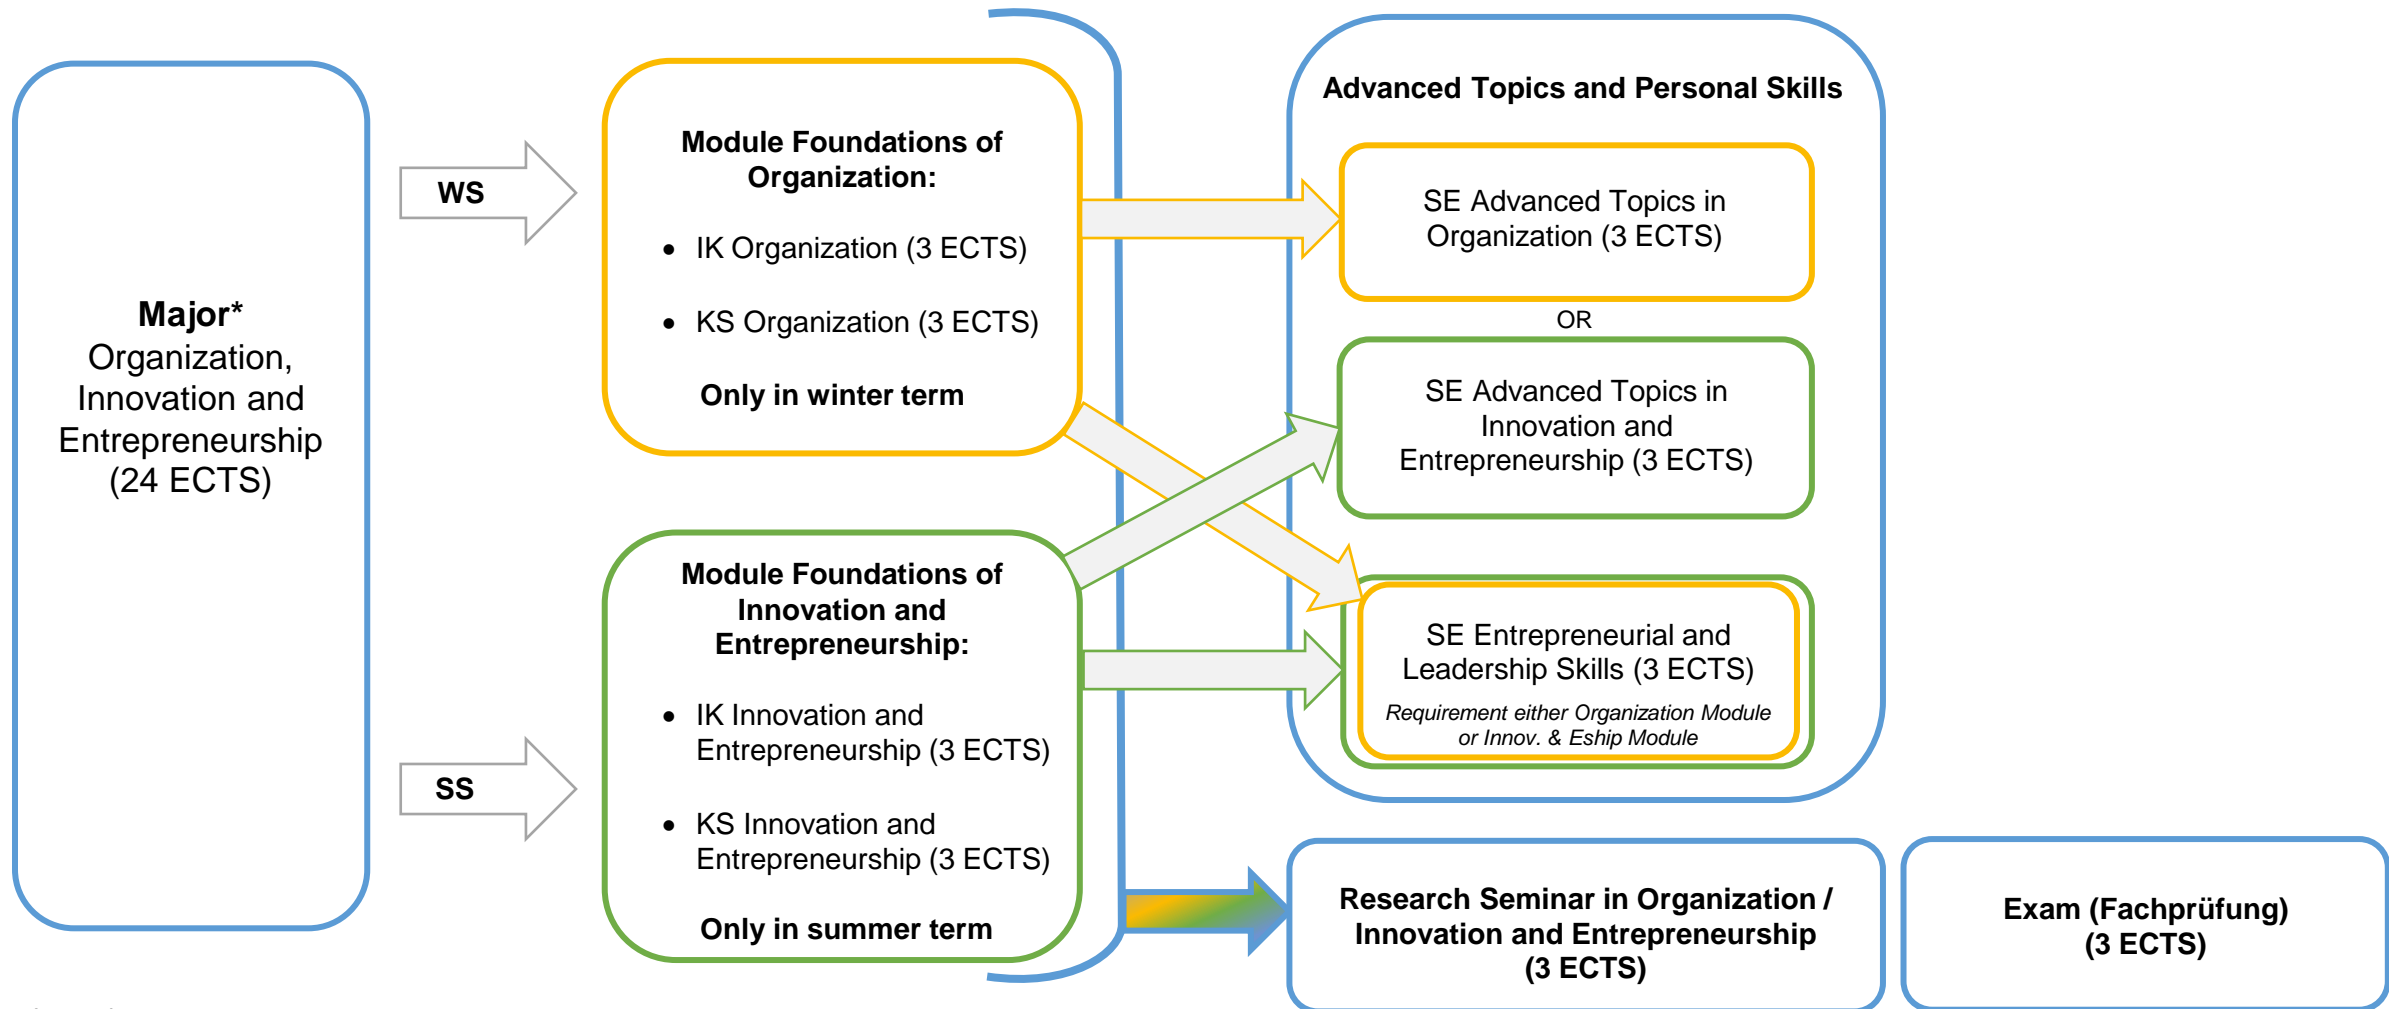

Overview Major

Legend:

Requirement Organization

Requirement Innovation & Entrepreneurship

Study Subject

* Requirements before starting the Major are the courses KS Einführung in Organisation, KS Einführung in Veränderungs- und Innovationsmanagement or equivalents

Major Organization, Innovation and Entrepreneurship – Suggested study plan for start winter term (Organization-Track)

Major Organization, Innovation and Entrepreneurship – Suggested study plan for start in summer term (Innovation and Entrepreneurship-Track)

Overview Minor

Legend:

Requirement Organization

Requirement Innovation & Entrepreneurship

* Requirements before starting the Minor are the courses KS Einführung in Organisation, KS Einführung in Veränderungs- und Innovationsmanagement or equivalents