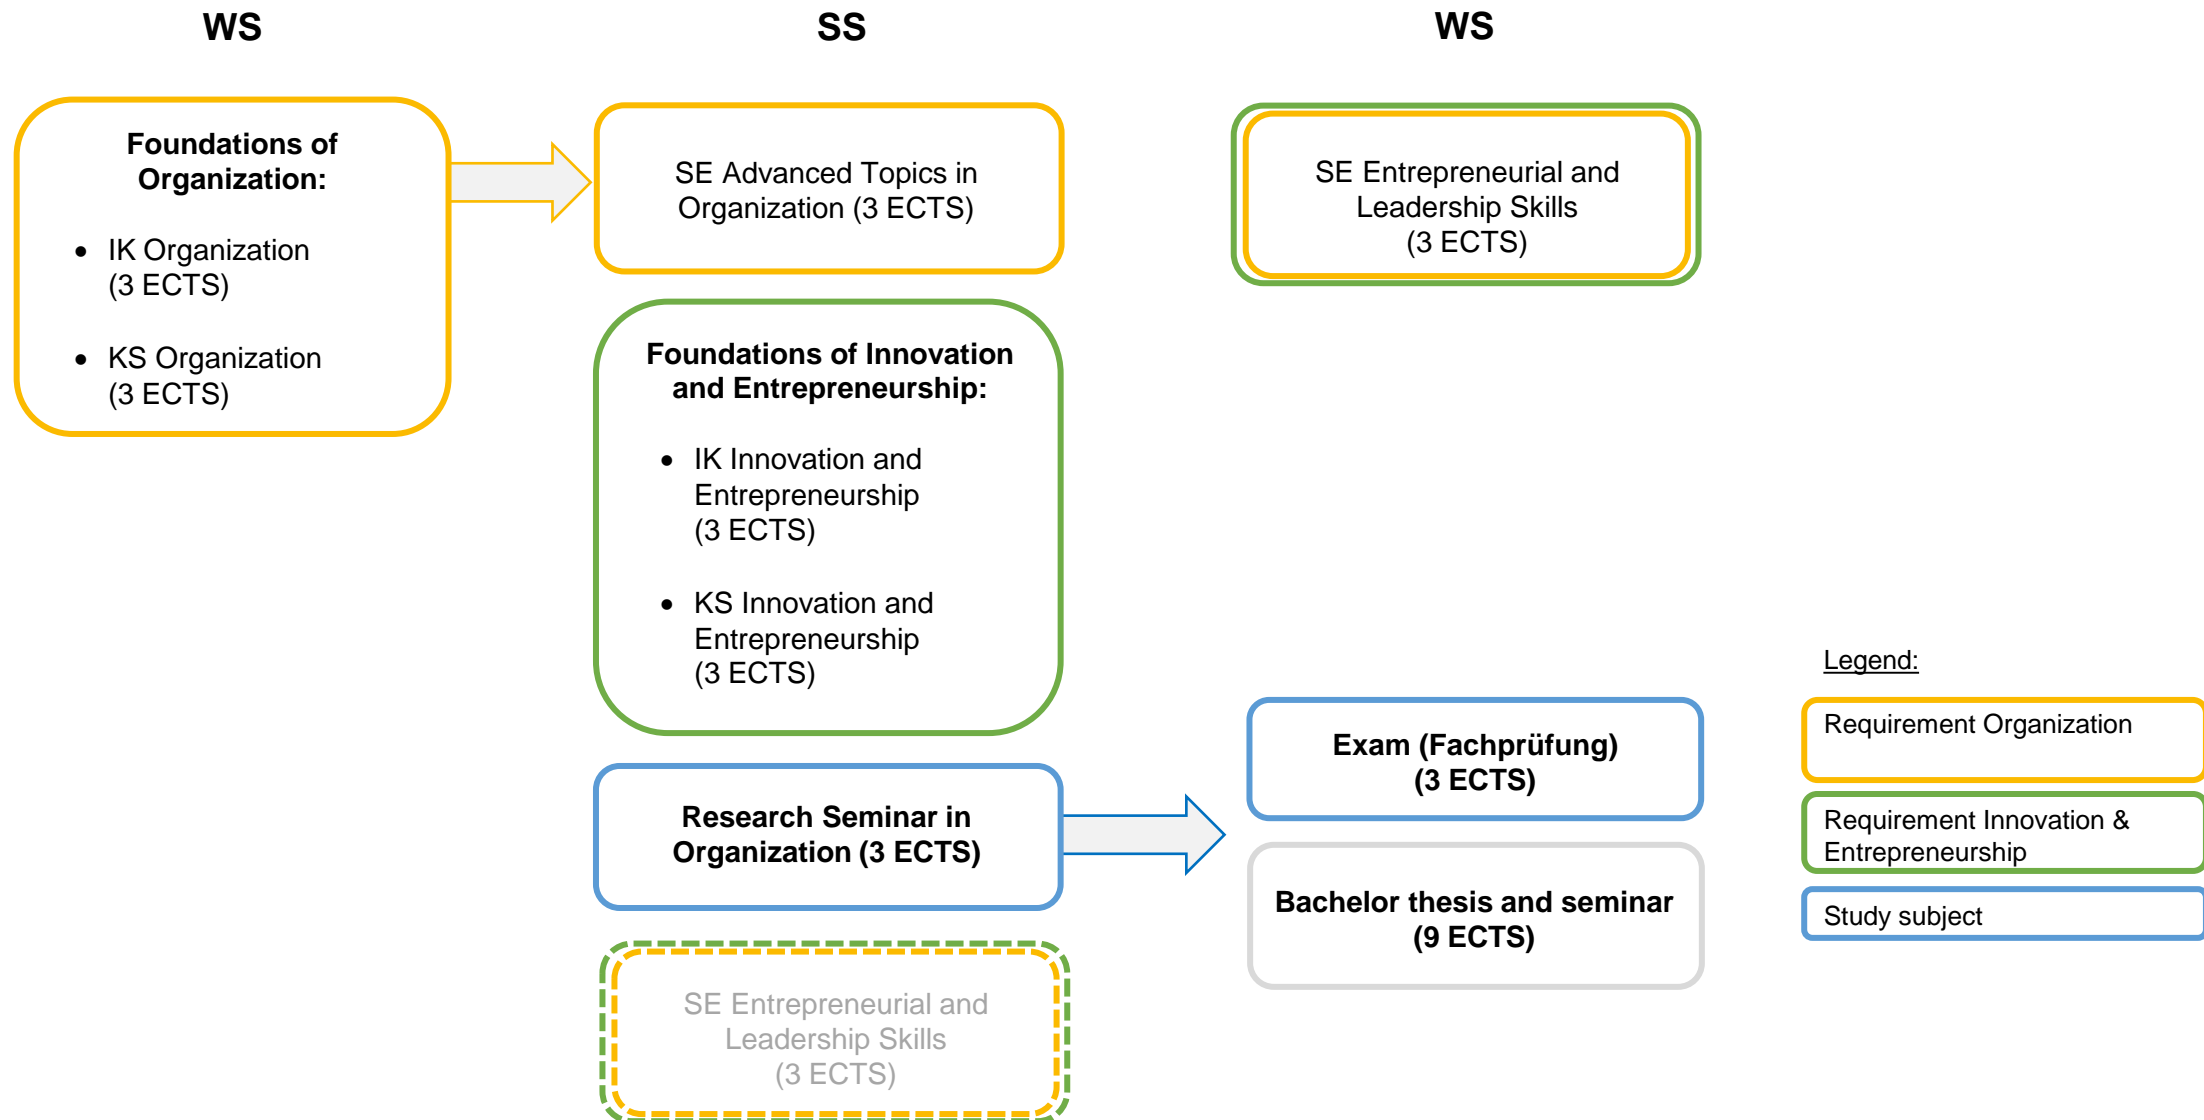

Overview Major

Legend:

Requirement Organization

Requirement Innovation & Entrepreneurship

Study Subject

* Requirements before starting the Major are the courses KS Einführung in Organisation, KS Einführung in Veränderungs- und Innovationsmanagement or equivalents

Major Organization, Innovation and Entrepreneurship – Suggested study plan for start winter term (Organization-Track)

Major Organization, Innovation and Entrepreneurship – Suggested study plan for start in summer term (Innovation and Entrepreneurship-Track)

Overview Minor

Legend:

Requirement Organization

Requirement Innovation & Entrepreneurship

* Requirements before starting the Minor are the courses KS Einführung in Organisation, KS Einführung in Veränderungs- und Innovationsmanagement or equivalents