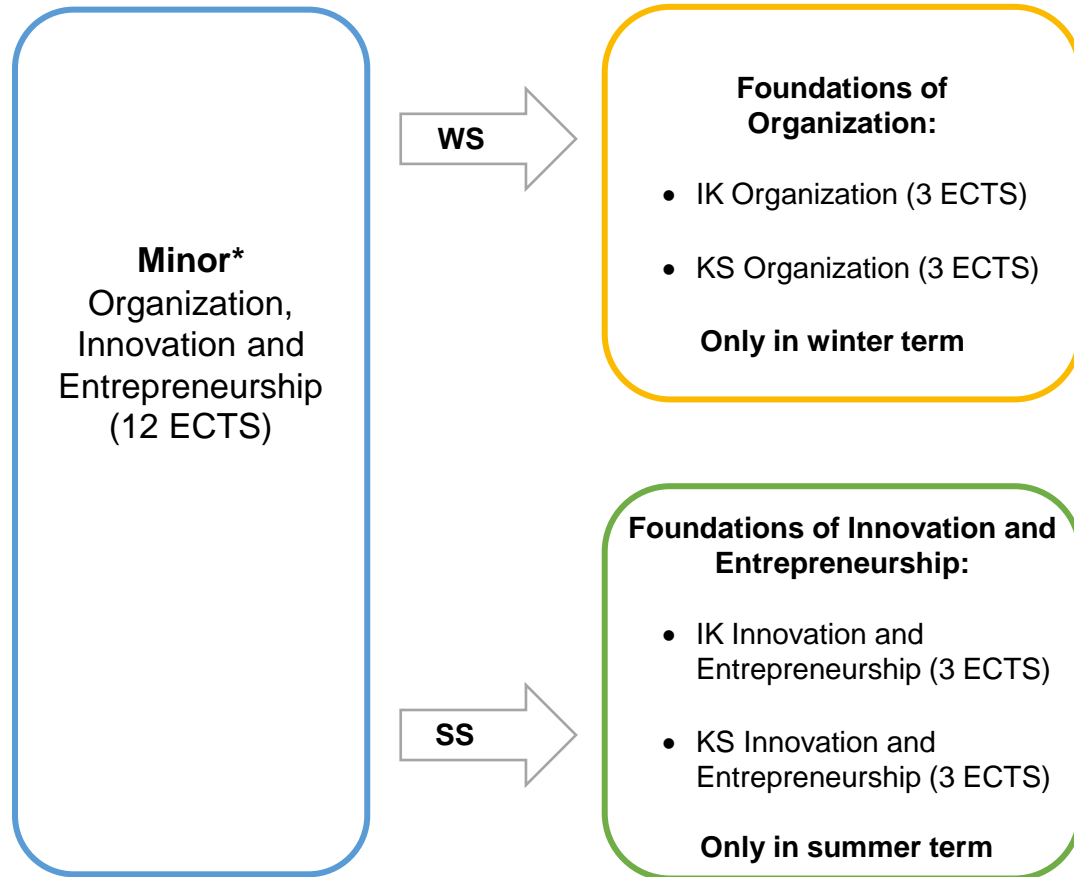

Overview Major

Legend:

Requirement Organization

Requirement Innovation & Entrepreneurship

Study Subject

* Requirements before starting the Major are the courses KS Einführung in Organisation, KS Einführung in Veränderungs- und Innovationsmanagement or equivalents

Major Organization, Innovation and Entrepreneurship – Suggested study plan for start winter term (Organization-Track)

Major Organization, Innovation and Entrepreneurship – Suggested study plan for start in summer term (Innovation and Entrepreneurship-Track)

Overview Minor

Legend:

Requirement Organization

Requirement Innovation & Entrepreneurship

* Requirements before starting the Minor are the courses KS Einführung in Organisation, KS Einführung in Veränderungs- und Innovationsmanagement or equivalents